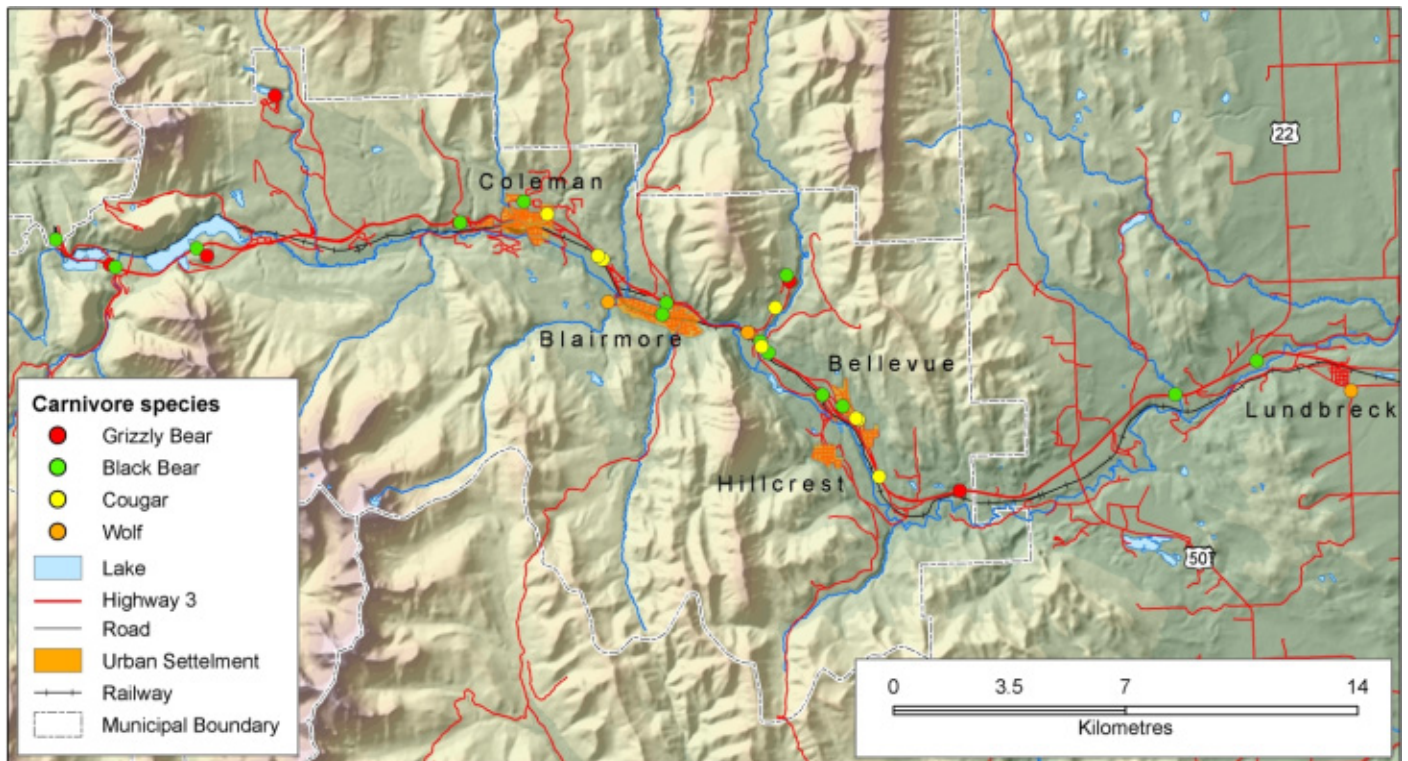

# Road Watch in the Pass

Update to Participants Number 12 ([www.rockies.ca/roadwatch](http://www.rockies.ca/roadwatch))

## Carnivores along Highway 3

Since November 2004, Road Watch has recorded 30 carnivore observations (17 crossing or within 100 m of Highway 3). Carnivores are not commonly observed along highway 3. Road Watch carnivore observations contributes to the understanding of where carnivores are crossing Highway 3.

Carnivore observations from Road Watch database from Nov 2004 to Jan 2007.